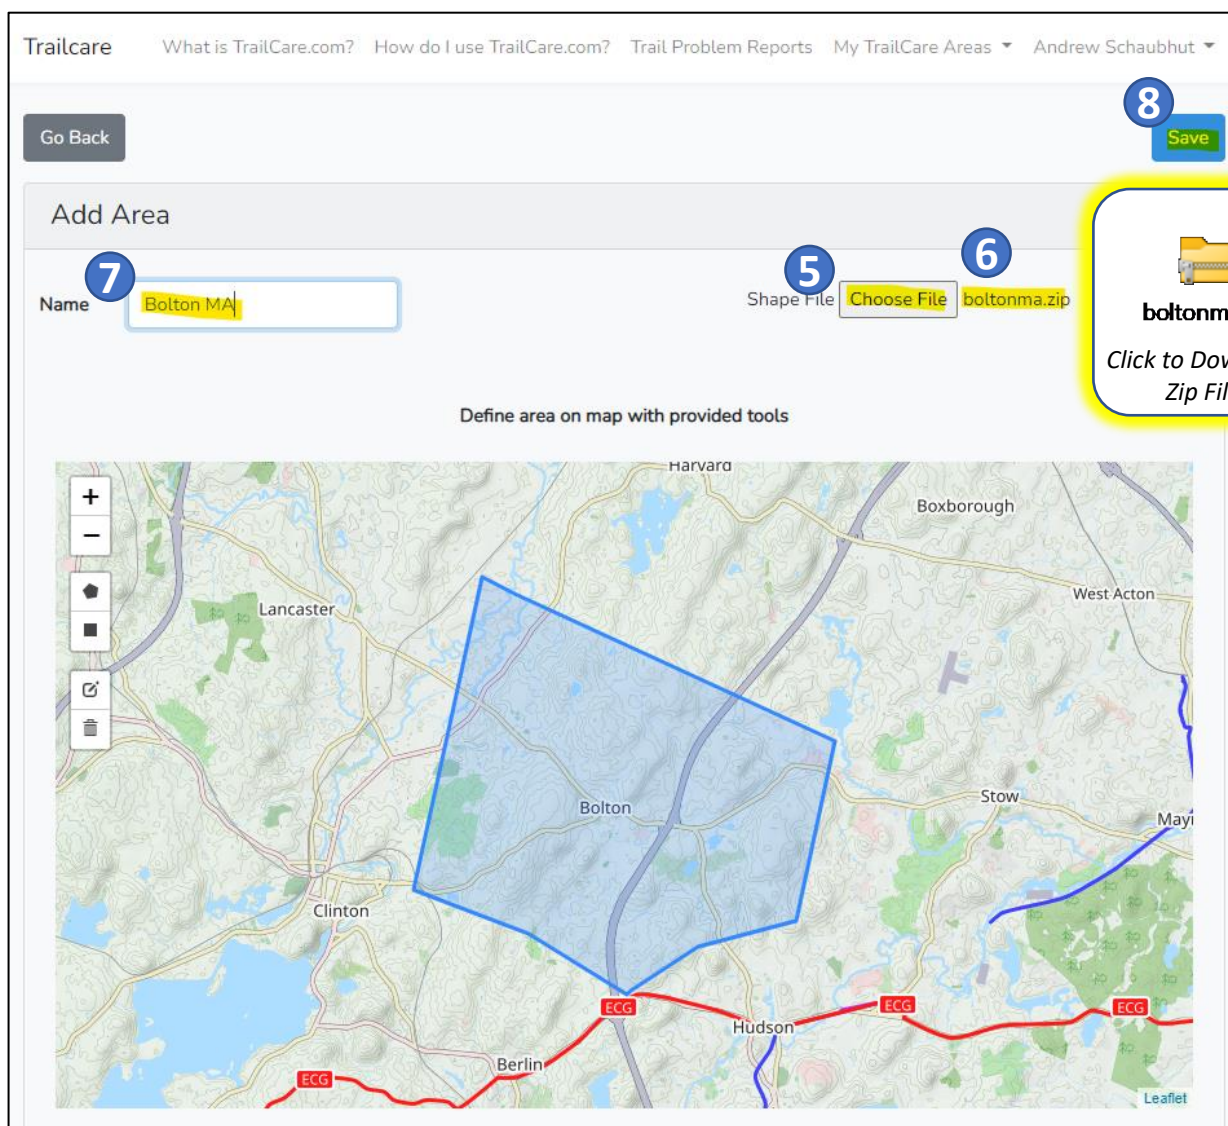

# How to be a Land Steward on the “Trailcare” App

- 1 Register @ [trailcare.com](https://trailcare.com) or from the Trailcare App

Once at the website from a computer...

- 9 Email [adam@trailcare.com](mailto:adam@trailcare.com) requesting to be a Land Steward